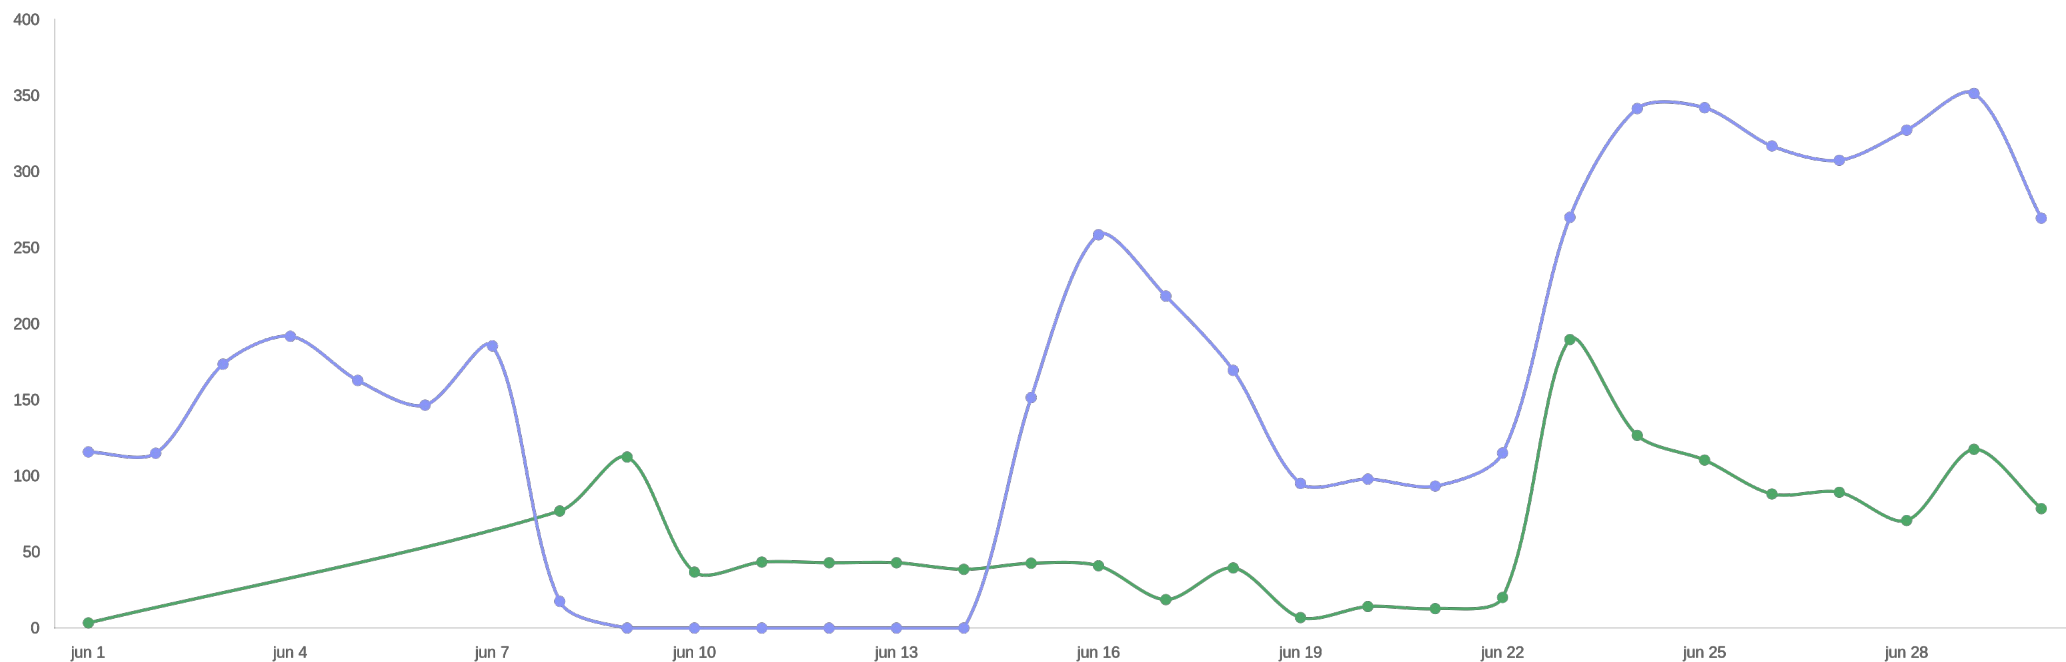

-65.90%

Google Ads

01 jun 26 - 30 jun 26

metricool