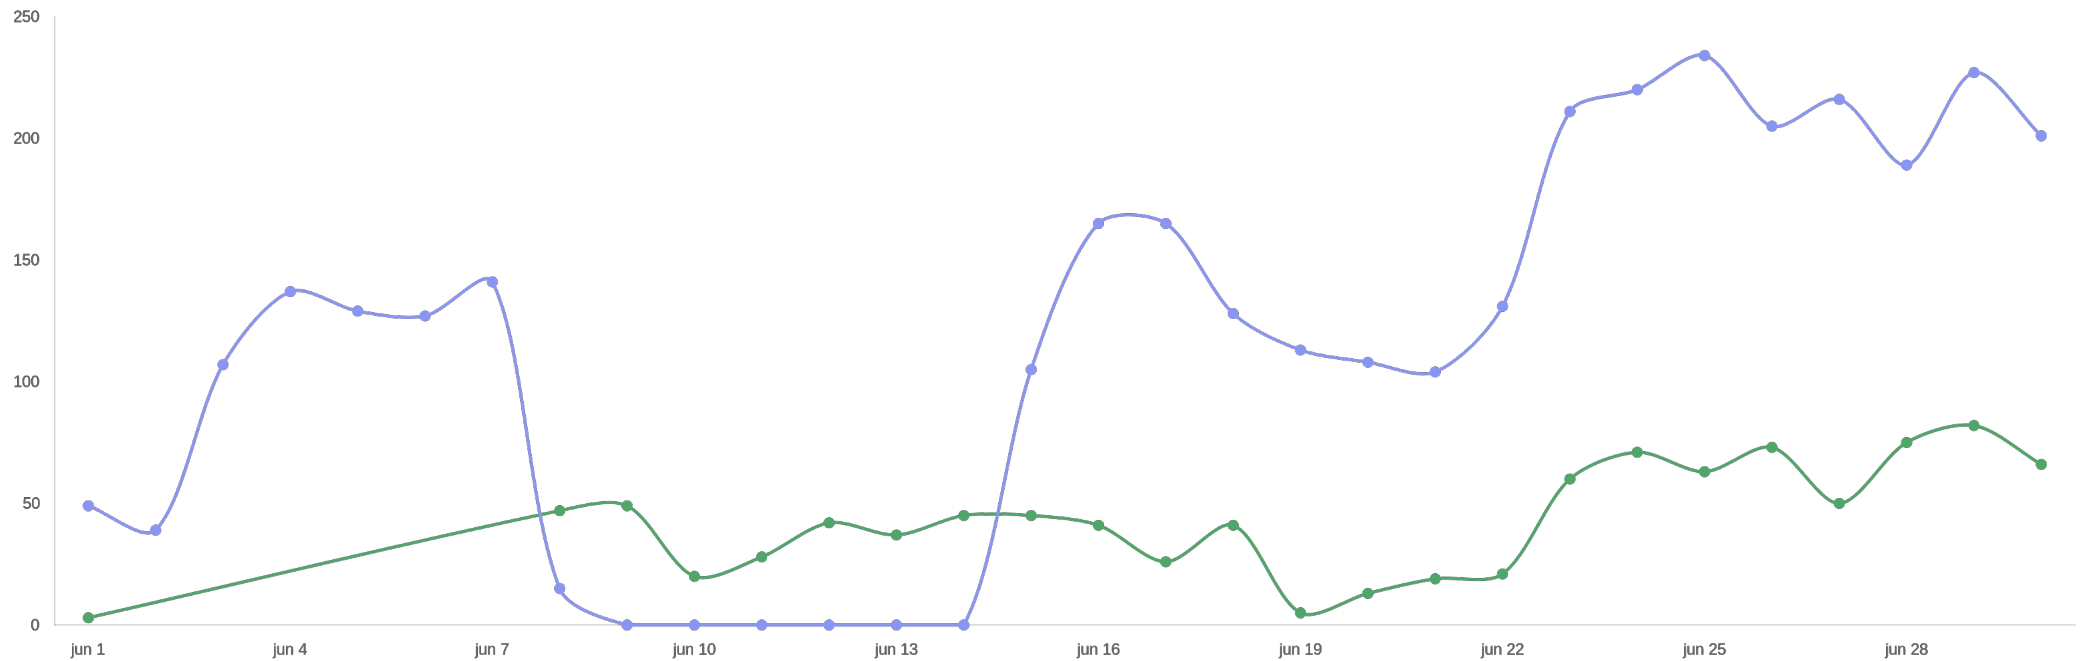

3466

-44.96%

Meta Ads

1022

-49.13%

Google Ads