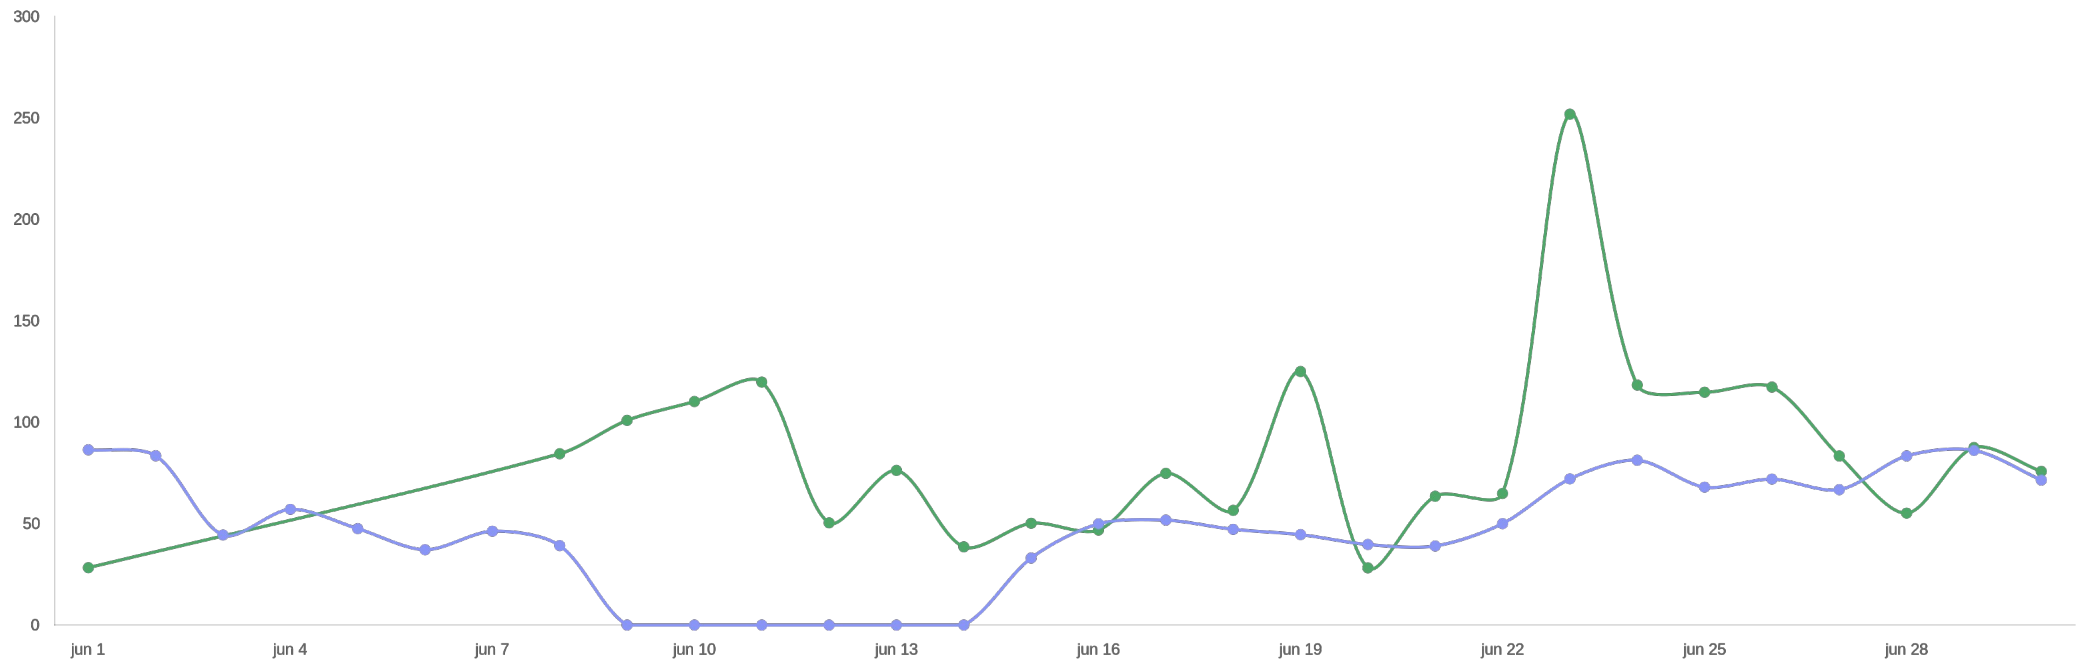

# CPM

Robotics Galu

143.43  
+59.70%

58.63  
+83.61%

Meta Ads

84.80  
+46.51%

Google Ads

01 jun 26 - 30 jun 26