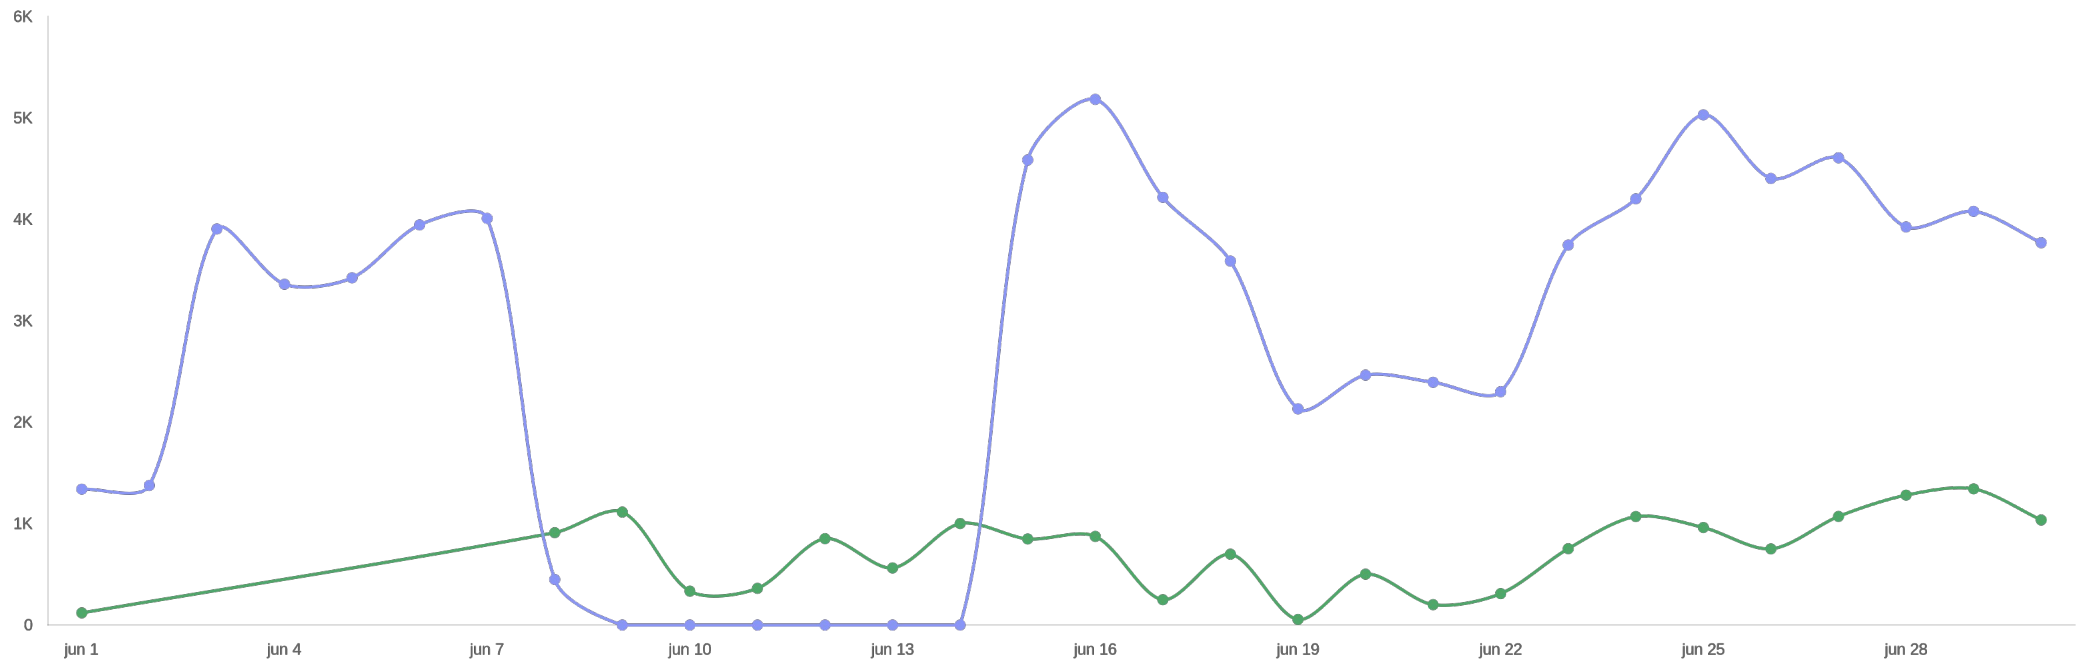

# Impresiones

Robotics Galu

99.72K  
-68.76%

82.45K  
-66.35%

Meta Ads

17.26K  
-76.73%

Google Ads

01 jun 26 - 30 jun 26