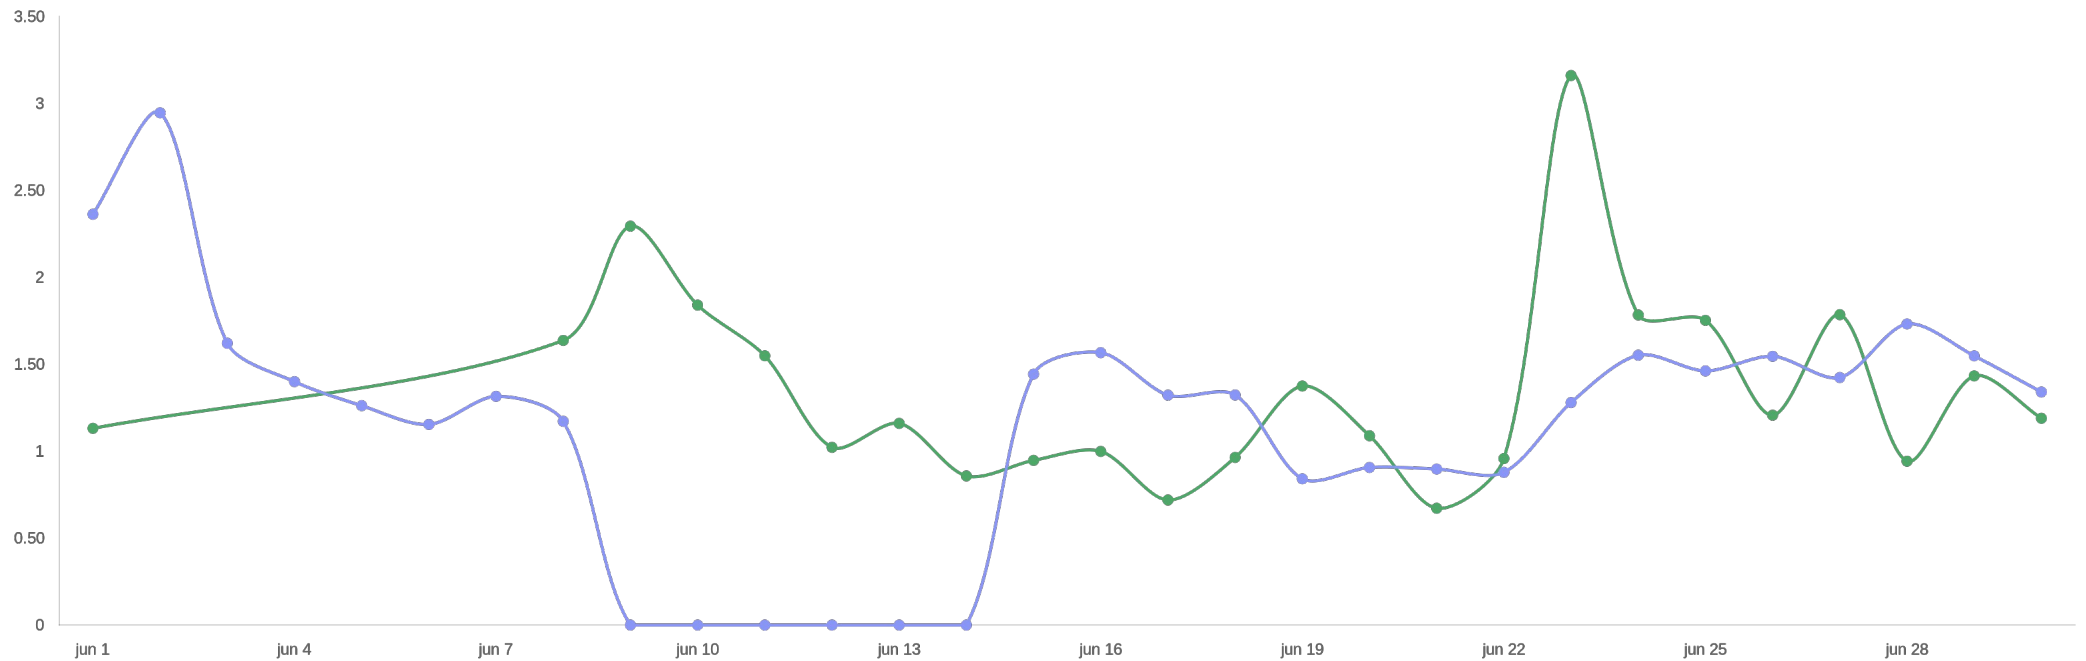

# CPC

📅 Robotics Galu

**2.83**  
-16.35%

**1.39**  
+12.24%  
Meta Ads

**1.43**  
-32.98%  
Google Ads

01 jun 26 - 30 jun 26