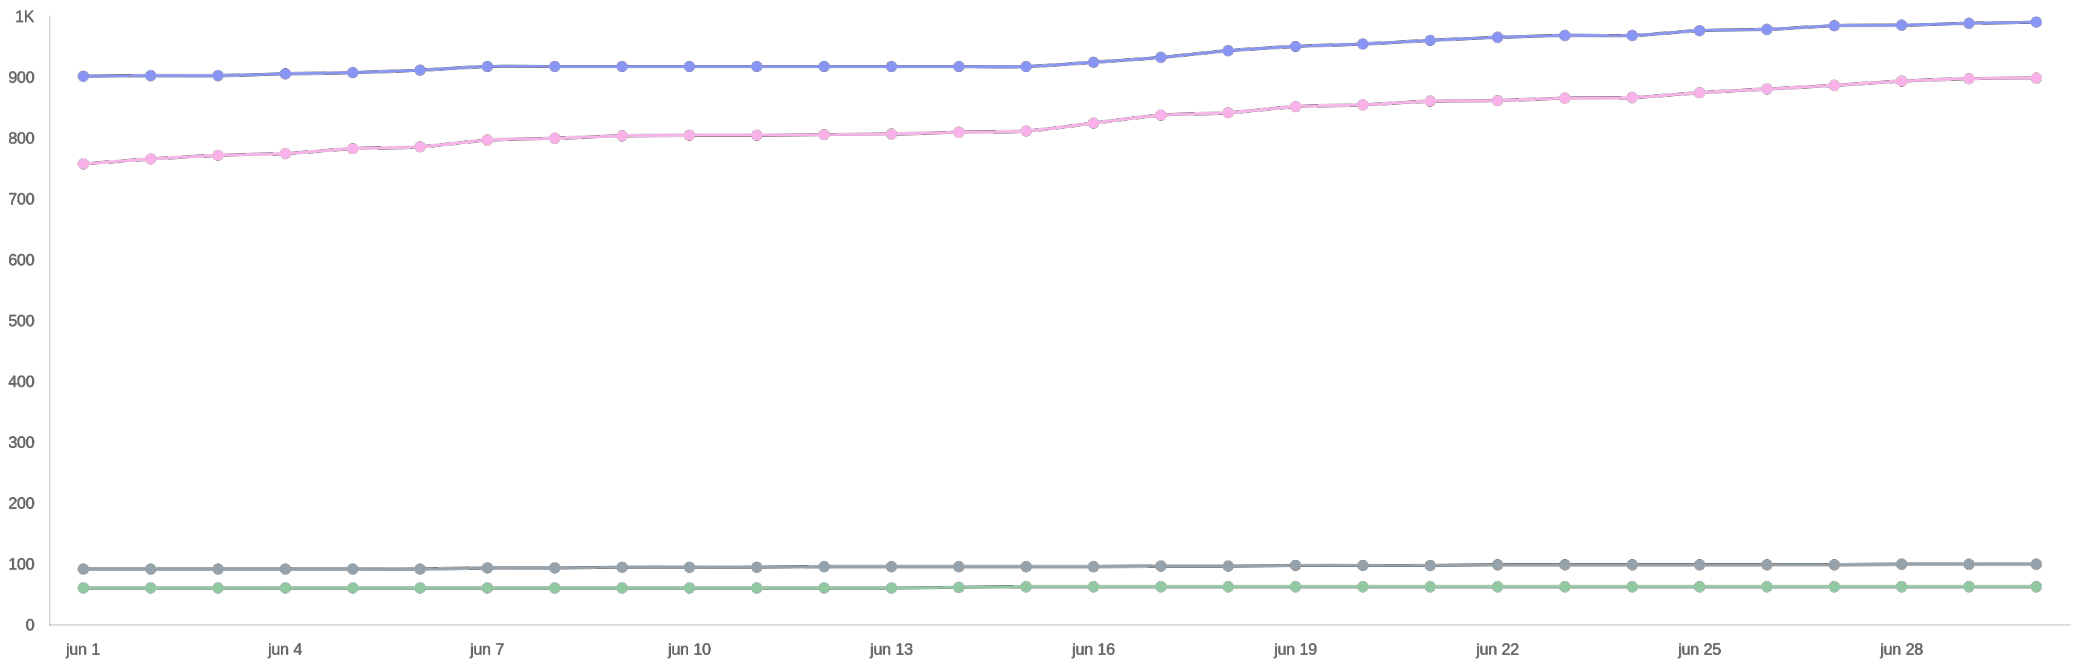

# Seguidores

📅 Robotics Galu

2053  
+14.12%

991

+9.87%

Facebook

899

+20.51%

Instagram

63

+3.28%

LinkedIn

100

+11.11%

Tiktok

01 jun 26 - 30 jun 26